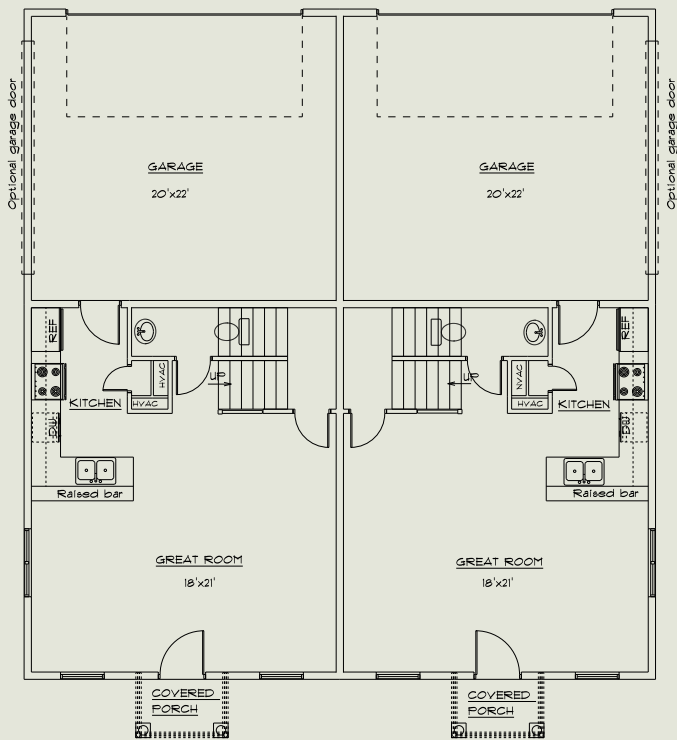

The Montchanin

3 BR, 2.5BA Twin Home- 1530 Sq. Ft.

Unit "A"

Unit "B"

First Floor Plan (both units)

Second Floor Plan (both units)