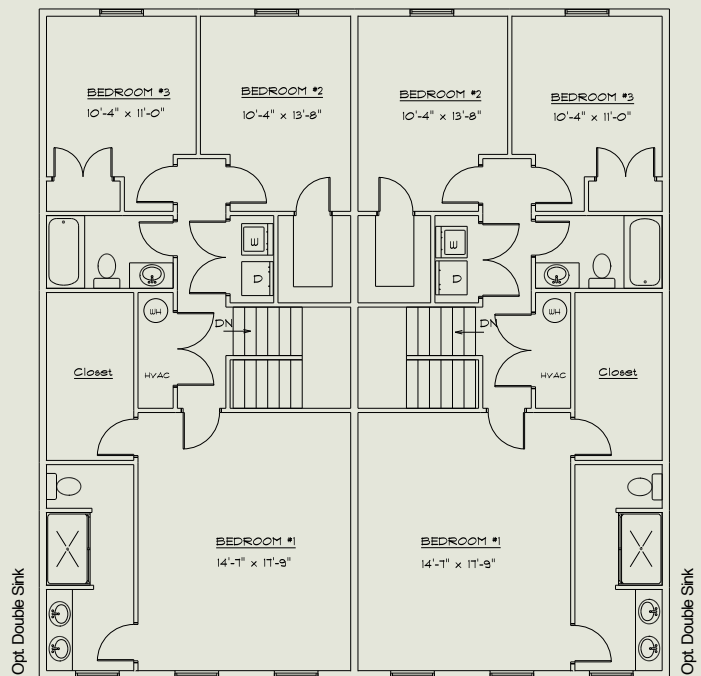

The Montchanin

3 BR, 2.5BA Twin Home- 1530 Sq. Ft.

Unit "A"

Unit "B"

First Floor Plan (both units)

Second Floor Plan (both units)