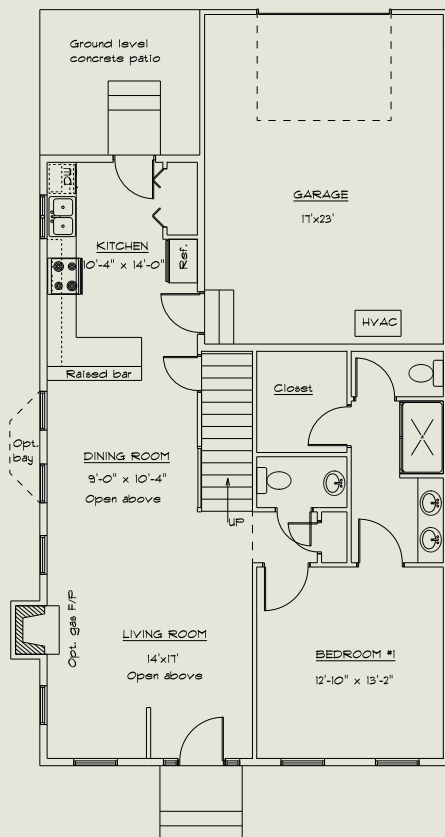

# The Concord

3 BR, 2.5BA Twin Home- Starting at 1550 Sq. Ft.

Unit "B"

Unit "A"

First Floor Plan

Second Floor Plan