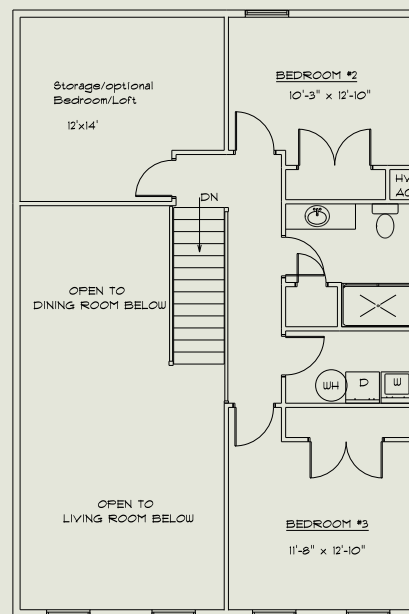

# The Concord

3 BR, 2.5BA Twin Home- Starting at 1550 Sq. Ft.

Unit "B"

Unit "A"

First Floor Plan

Second Floor Plan